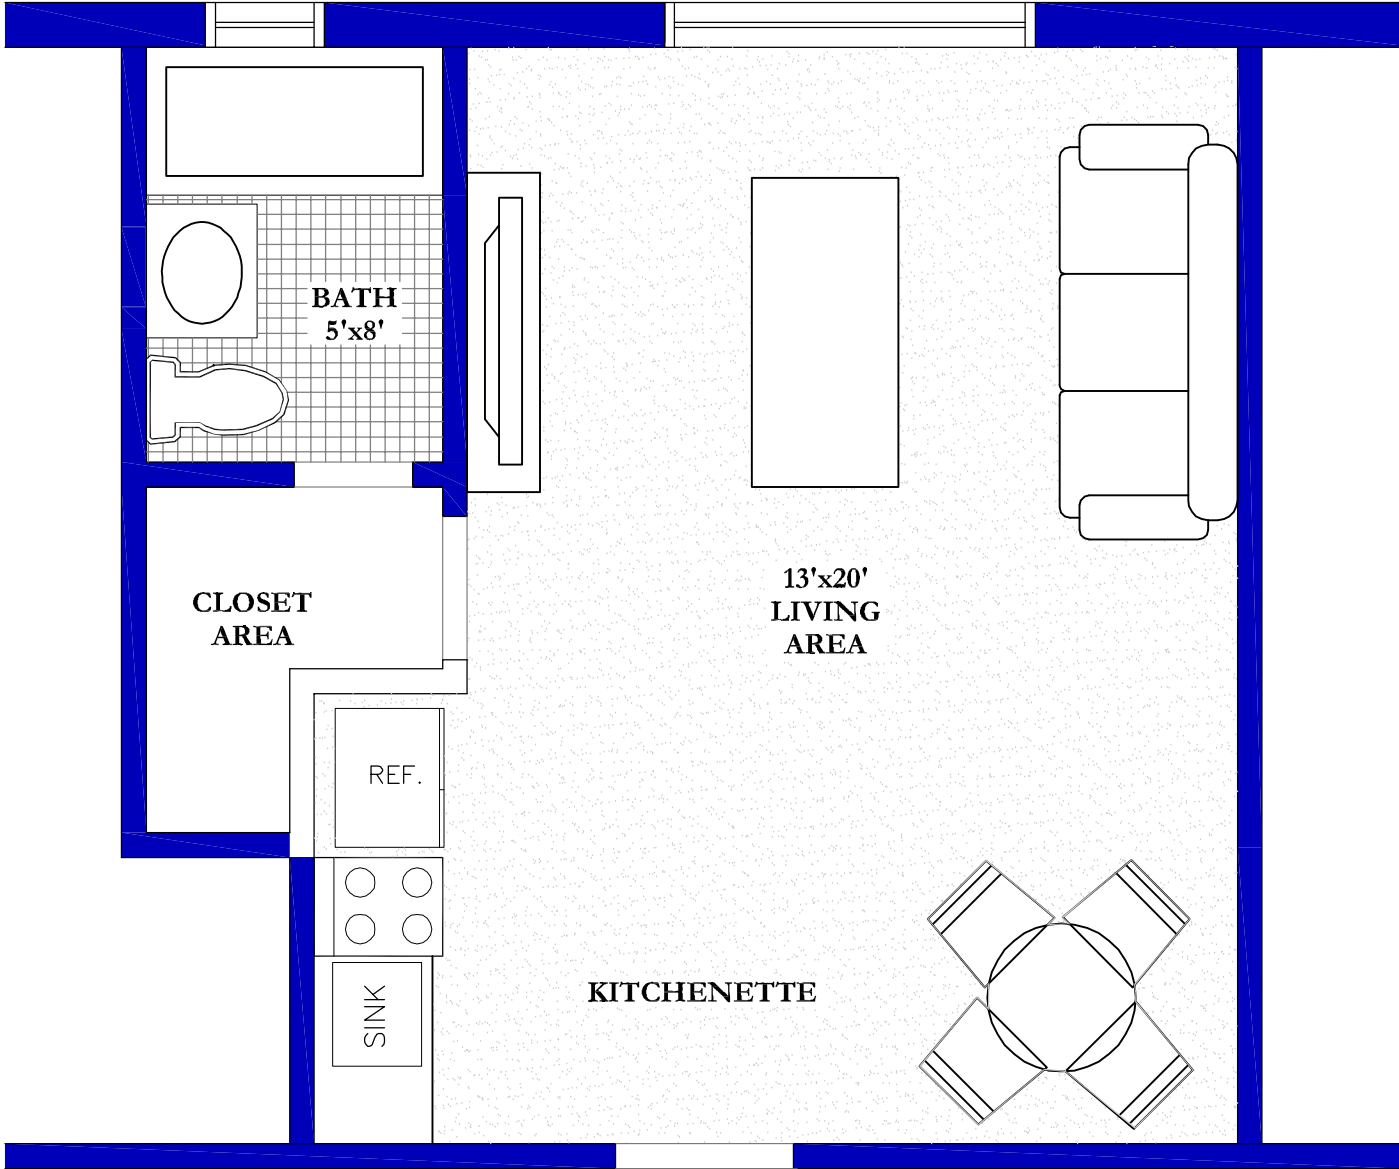

MORRIS-ELM APARTMENTS

**34-36 Elm Street
Morristown, NJ 07960**

Studio Apartment Floor Plan

↑
ENTRY

Note:

All dimensions are approximate