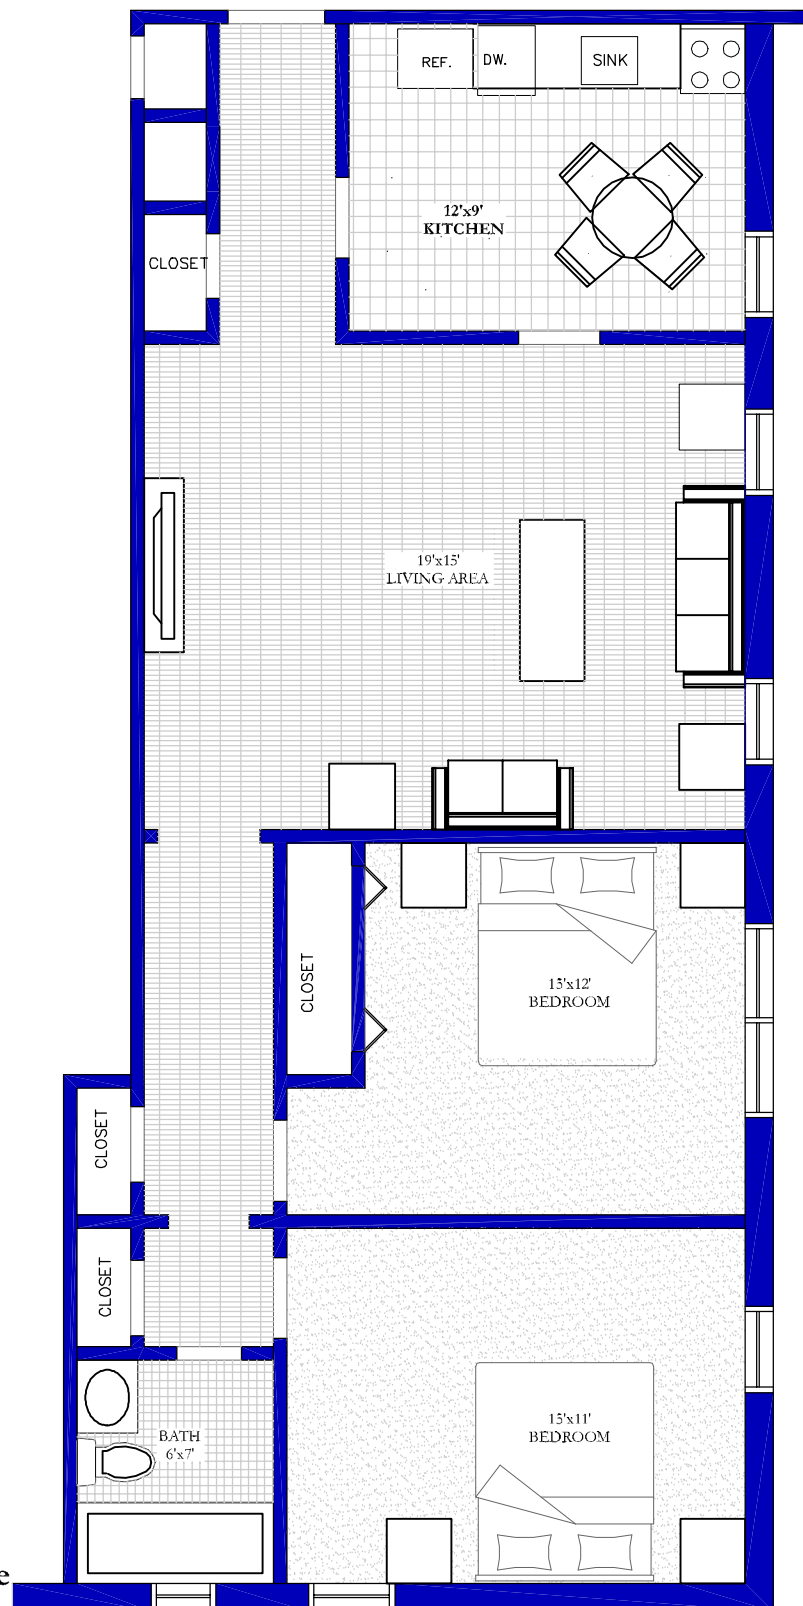

MORRIS-HILL APARTMENTS
34 Hill Street
Morristown, NJ 07960

Two Bedroom Floor Plan (04 & 05)

ENTRY
↓

Note:
All dimensions are approximate